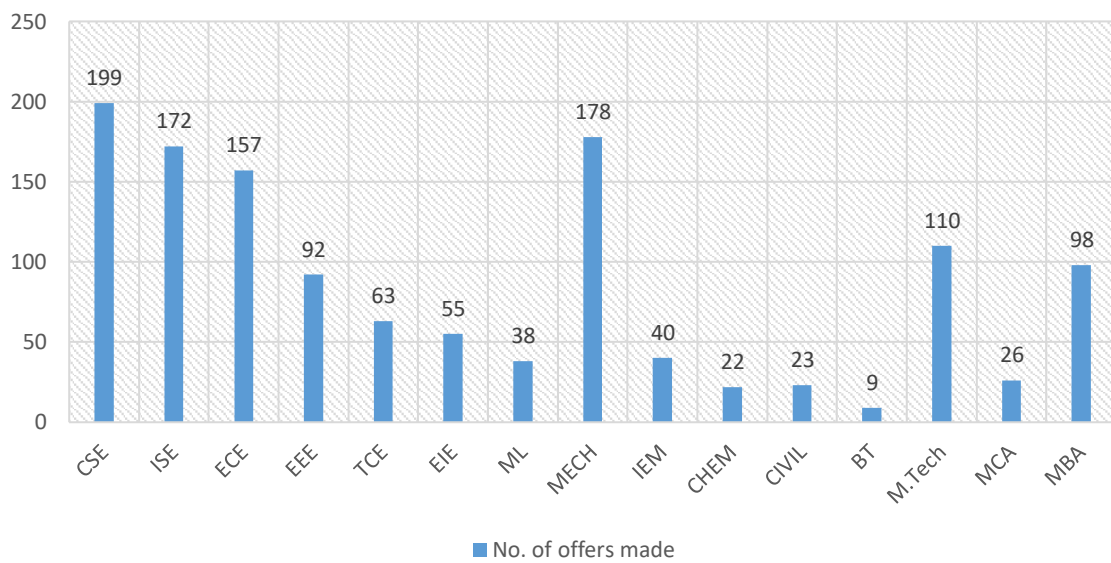

Placement Statistics

Branchwise offers made 2018

Branchwise offers made 2019

Branchwise offers made 2020

Branchwise offers made 2021

Branchwise offers made 2022

Branchwise offers made 2023(Ongoing)

Highest CTC

Particulars	2018	2019	2020	2021	2022	2023 (Ongoing)
Highest CTC	39 LPA	40 LPA	29 LPA	30 LPA	32 LPA	50 LPA