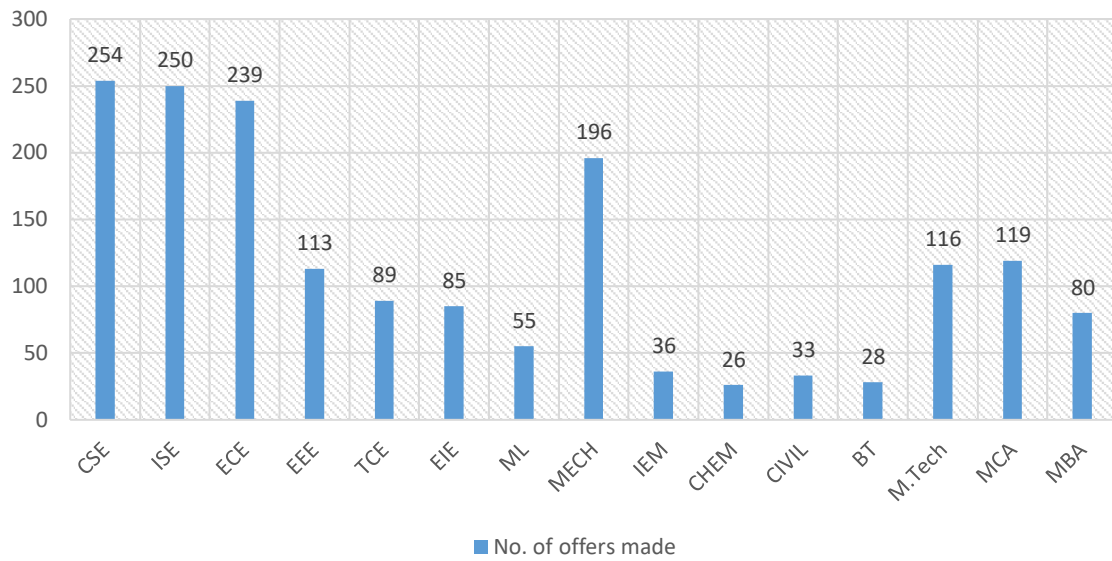

Placement Statistics

Branchwise offers made 2018

Branchwise offers made 2019

Branchwise offers made 2020

Branchwise offers made 2021

Branchwise offers made 2022

Branchwise offers made 2023(Ongoing)

Highest CTC

Particulars	2018	2019	2020	2021	2022	2023 (Ongoing)
Highest CTC	39 LPA	40 LPA	29 LPA	30 LPA	32 LPA	50 LPA