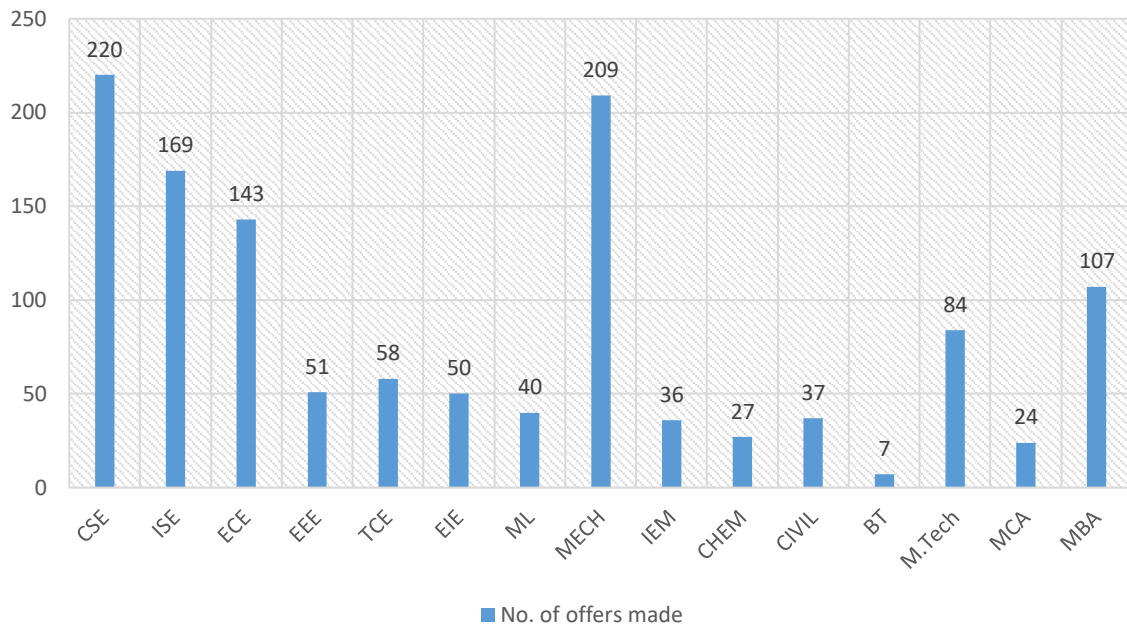

Placement Statistics

Branchwise offers made 2018

Branchwise offers made 2019

Branchwise offers made 2020

Branchwise offers made 2021

Branchwise offers made 2022

Branchwise offers made 2023(Ongoing)

Highest CTC

Particulars	2018	2019	2020	2021	2022	2023 (Ongoing)
Highest CTC	39 LPA	40 LPA	29 LPA	30 LPA	32 LPA	50 LPA