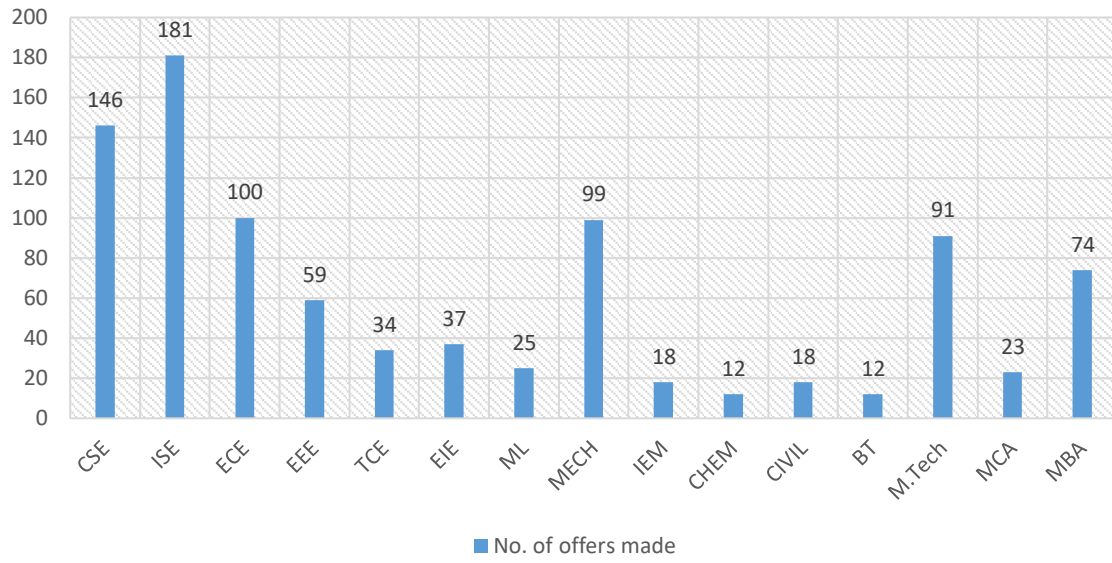

Placement Statistics

Branchwise offers made 2018

Branchwise offers made 2019

Branchwise offers made 2020

Branchwise offers made 2021

Branchwise offers made 2022

Branchwise offers made 2023(Ongoing)

Highest CTC

Particulars	2018	2019	2020	2021	2022	2023 (Ongoing)
Highest CTC	39 LPA	40 LPA	29 LPA	30 LPA	32 LPA	50 LPA