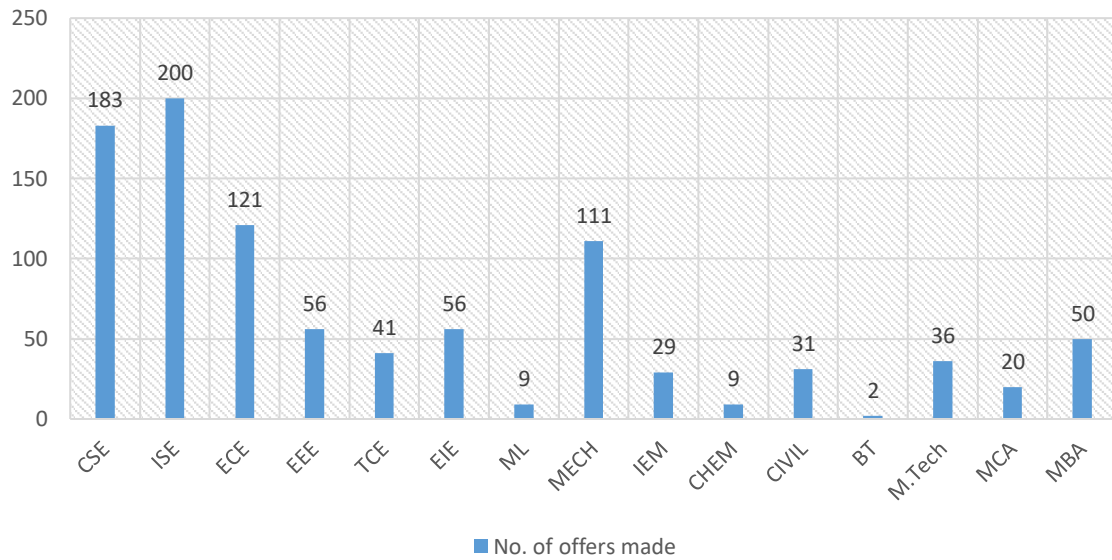

Placement Statistics

Branchwise offers made 2018

Branchwise offers made 2019

Branchwise offers made 2020

Branchwise offers made 2021

Branchwise offers made 2022

Branchwise offers made 2023(Ongoing)

Highest CTC

Particulars	2018	2019	2020	2021	2022	2023 (Ongoing)
Highest CTC	39 LPA	40 LPA	29 LPA	30 LPA	32 LPA	50 LPA